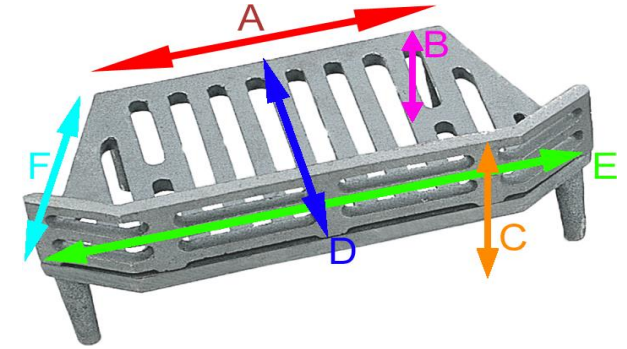

Curved Grate
Curved Grate

1864	250mm	80mm	100mm	235mm	370mm	180mm	40cm
1865	300mm	95mm	125mm	290mm	430mm	190mm	45cm

Classic Guardette
Classic Guardette

1860	240mm	85mm	125mm	235mm	385mm	205mm	40cm
1861	310mm	90mm	130mm	250mm	445mm	220mm	45cm

Regent Grate
Regent Grate

1866	245mm	85mm	125mm	205mm	375mm	210mm	40cm
1867	270mm	85mm	170mm	205mm	425mm	215mm	45cm

Joyce Grate
Joyce Grate

1868	245mm	70mm	140mm	240mm	380mm	230mm	40cm
1869	290mm	70mm	145mm	240mm	410mm	230mm	45cm

Oxford Grate
(To suit 0527 SFK)

1824	270mm	n/a	n/a	255mm	355mm	200mm	40cm
------	-------	-----	-----	-------	-------	-------	------

Valencia Grate
Valencia Grate
Valencia Grate

1879	325mm	n/a	n/a	230mm	325mm	n/a	n/a
1880	370mm	n/a	n/a	235mm	370mm	n/a	n/a
1881	455mm	n/a	n/a	240mm	455mm	n/a	n/a